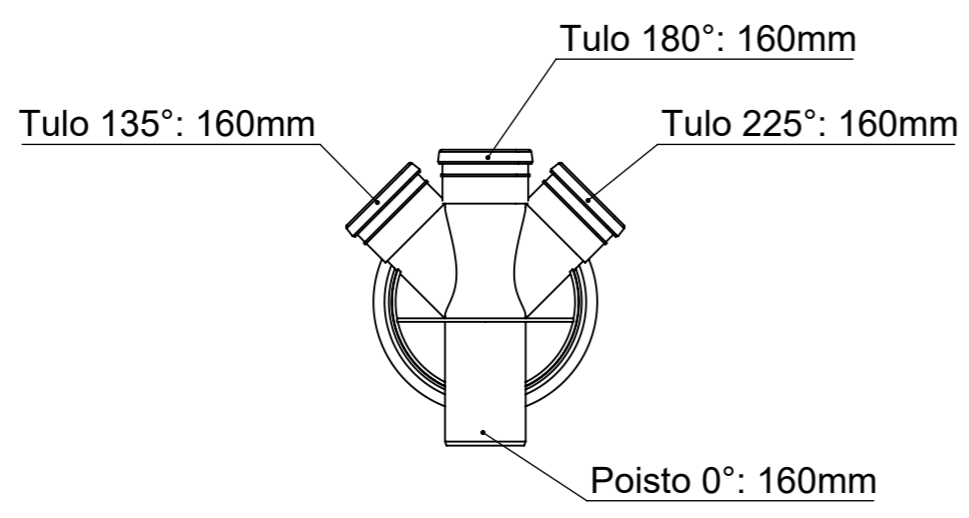

B

C

D

E

F

Rungonpituus:

- 1.5m
- 2.0m

Material: <b>PP</b>	Name: Tarkastuskaivopaketti 400/160	Drawn by: TMe	Drawn Date: 25.1.2019
Weight: kg	Legal Owner: <b>PIPELIFE</b>	Checked/Approved by:	Checked/Approved Date:
Drawing Scale: <b>1:15</b>	Finish:	Metric: mm	Sheet: 1 of 1
			Sheet Size: <b>A3</b>