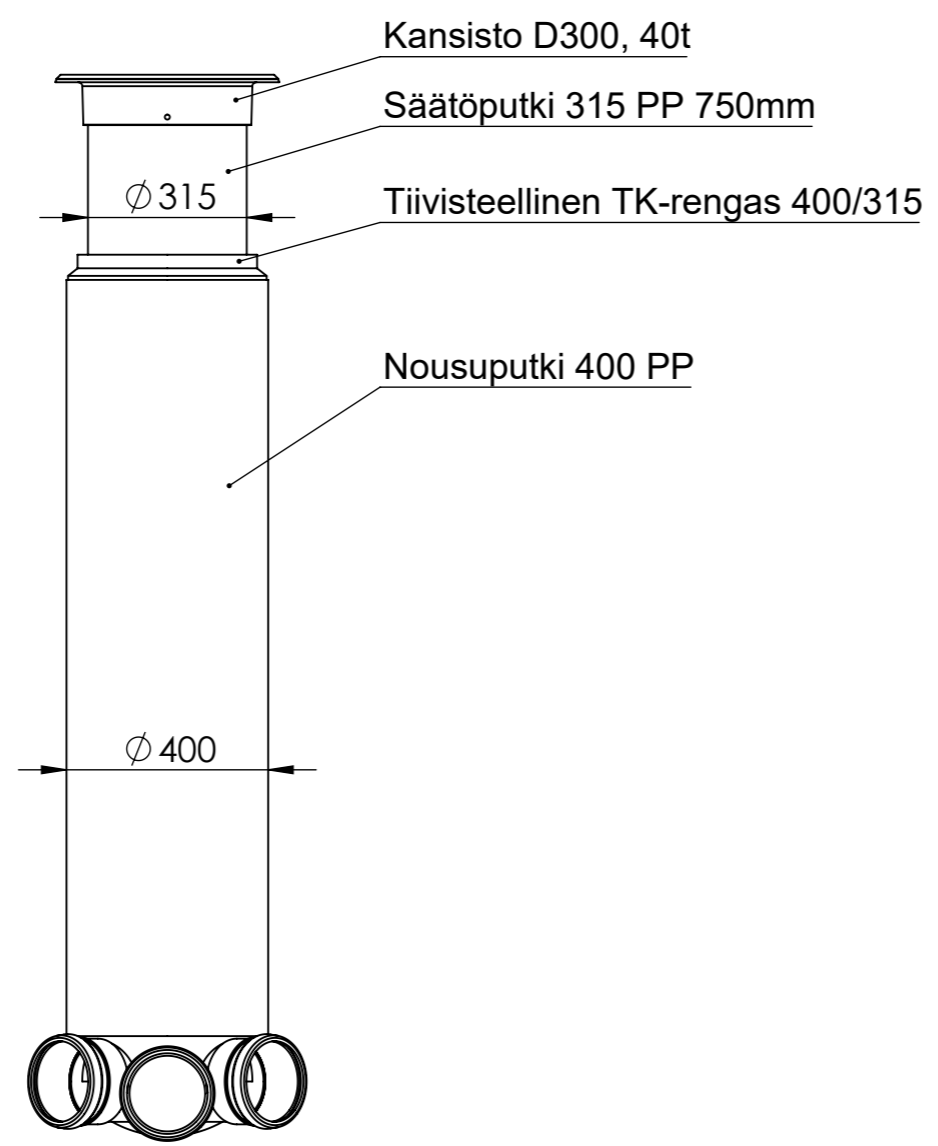

B

C

D

E

F

Rungonpituus:

- 1.5m
- 2.0m

Material: <b>PP</b>	Name: Tarkastuskaivopaketti 400/160	Drawn by: TMe	Drawn Date: 25.1.2019
Weight: kg	Legal Owner: <b>PIPELIFE</b>	Checked/Approved by:	Checked/Approved Date:
Drawing Scale: <b>1:15</b>	Finish:	Metric: mm	Sheet: 1 of 1
			Sheet Size: <b>A3</b>