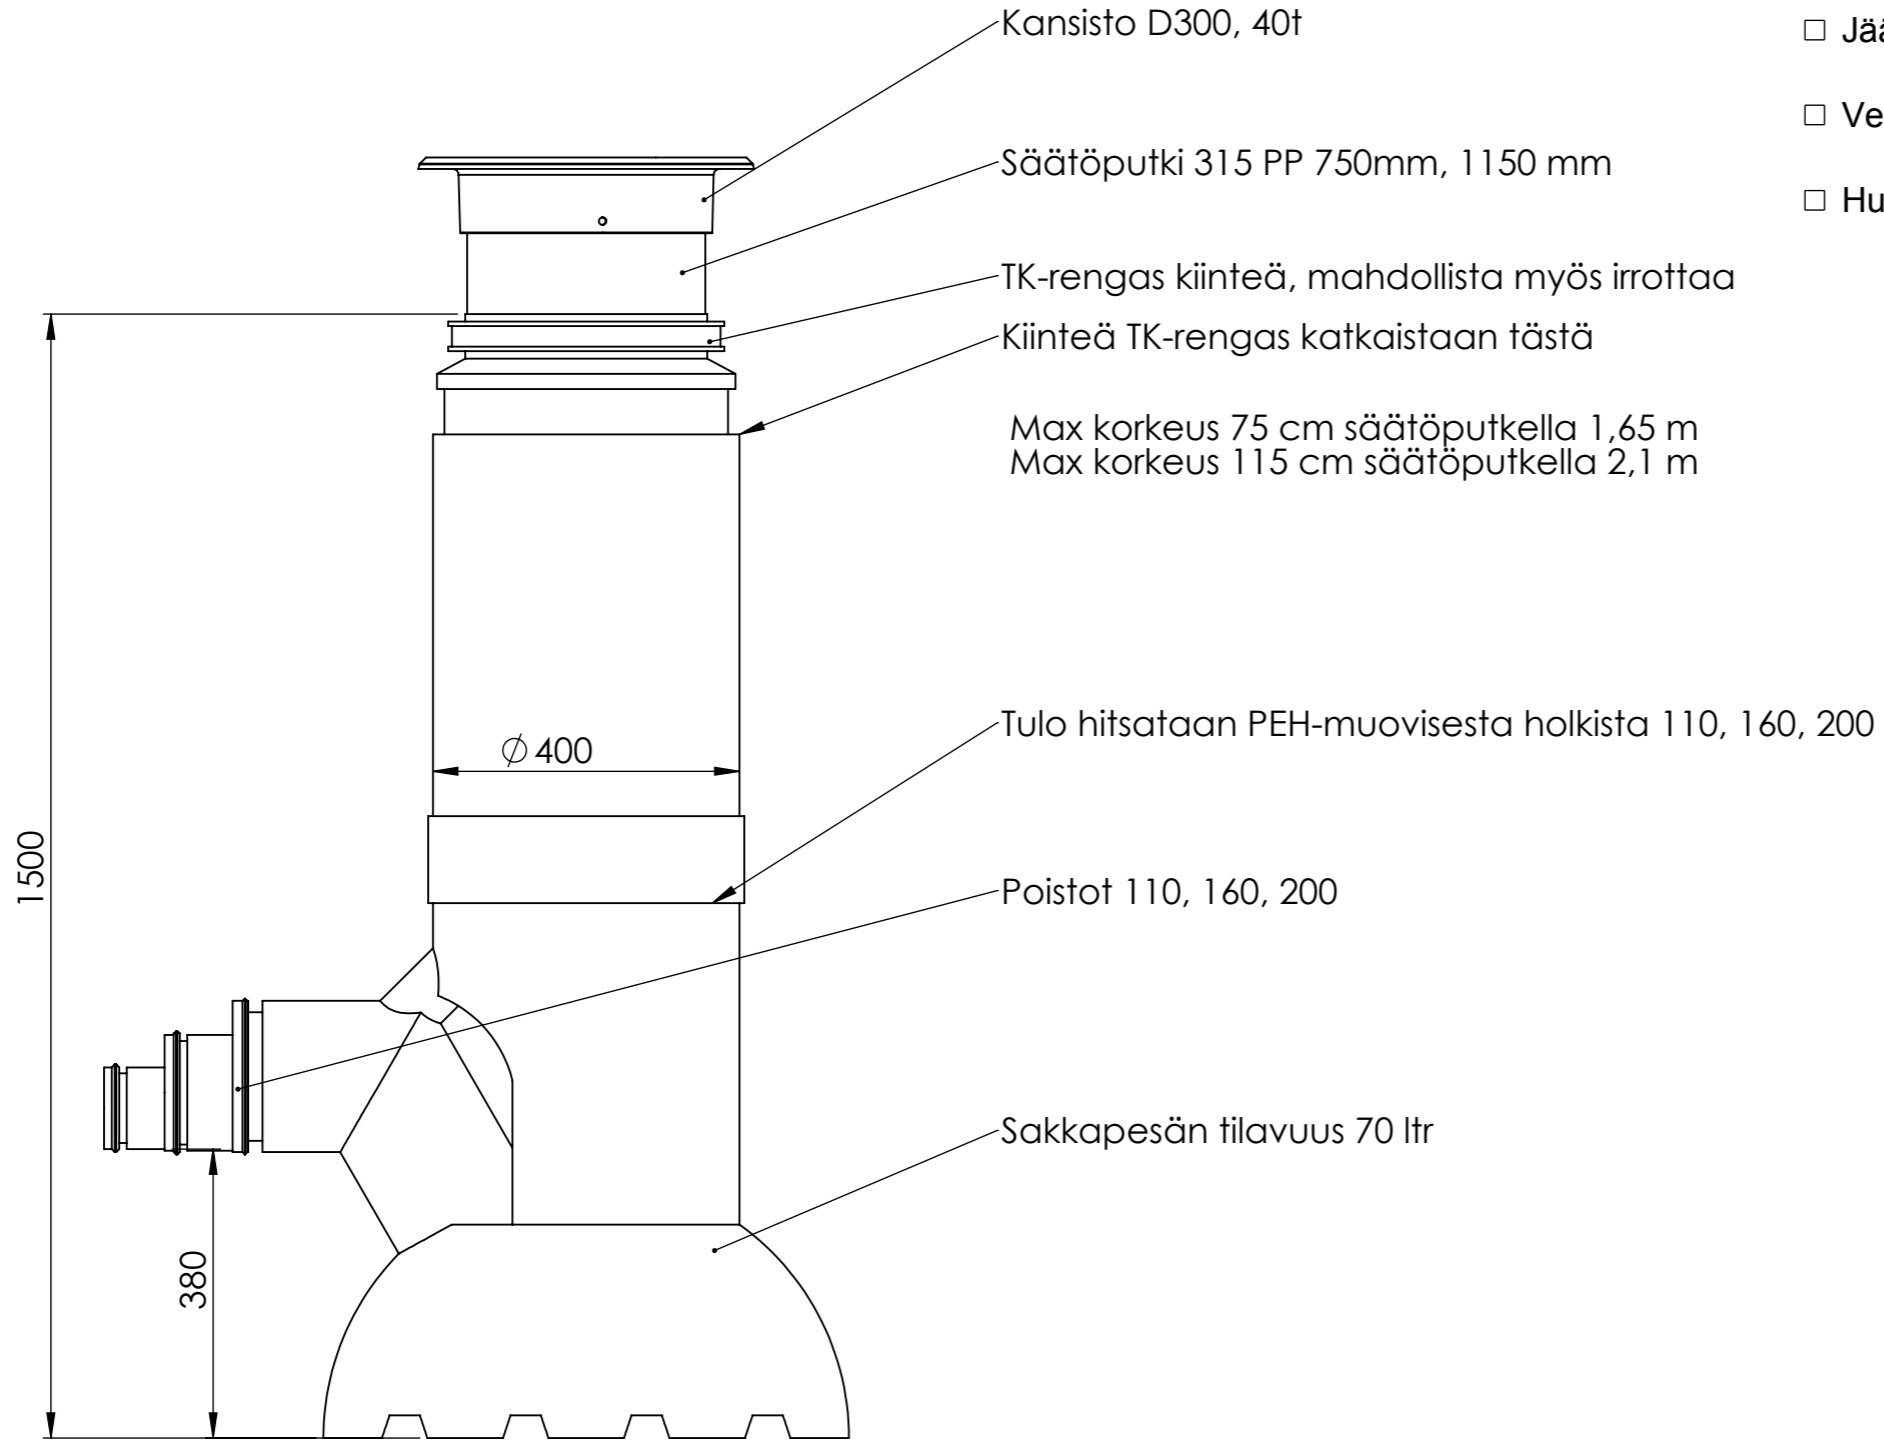

A

B

C

D

E

F

**Lisävarusteet:**

- Jäätymissuoja
- Vesilukko
- Huuhteluputki

Material: <b>PE</b>	Name: <b>SVK400-315</b>	Drawn by: IMo	Drawn Date: 4.4.2017
Weight:	Legal Owner: <b>PIPELIFE</b>	Checked/Approved by:	Checked/Approved Date:
Drawing Scale: <b>1:10</b>	Finish:	Metric: mm	Sheet: 1 of 1
			Sheet Size: <b>A3</b>